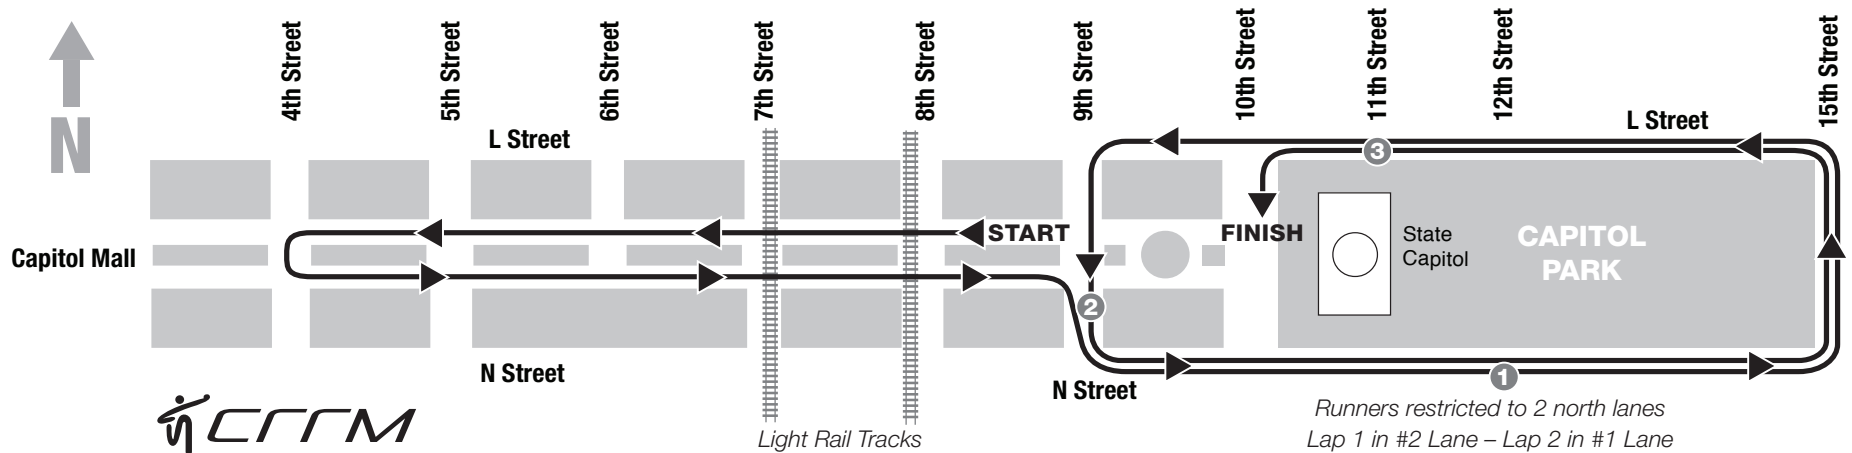

© 2016 CRRM. Content may not be used without expressed written consent of Capital Road Race Management

**Course is one west lap to 4th Street,
and two laps of Capitol Park.**

Course Information

Start: On north side of Capitol Mall between 9th and 8th Street, 15-foot west of western-most light pole base (closest to 8th Street) just south of "801 Personnel Bldg" sign on side of building

Mile 1: On N Street (lane 2) in middle of intersection with 12th Street, 31-feet east of light pole on NW corner of intersection.

Mile 2: On east side of 9th Street south of Capitol Mall 1-foot south of south edge of last parking spot north of passenger loading zone (parking pole number 15).

Mile 3: On L Street west of 11th Street, 7-feet east of light pole next to green meter pay box (across from Goodie Toochevs cookie store).

Finish: On east side of 10th Street 26-feet north of first light pole north of Capitol Mall.

Additional Course Marks:

400 to go: On N St 120-feet east of Hyatt exit drive

200 to go: On L Street at west edge of western-most motorcycle parking spot on SW corner 11th and L.